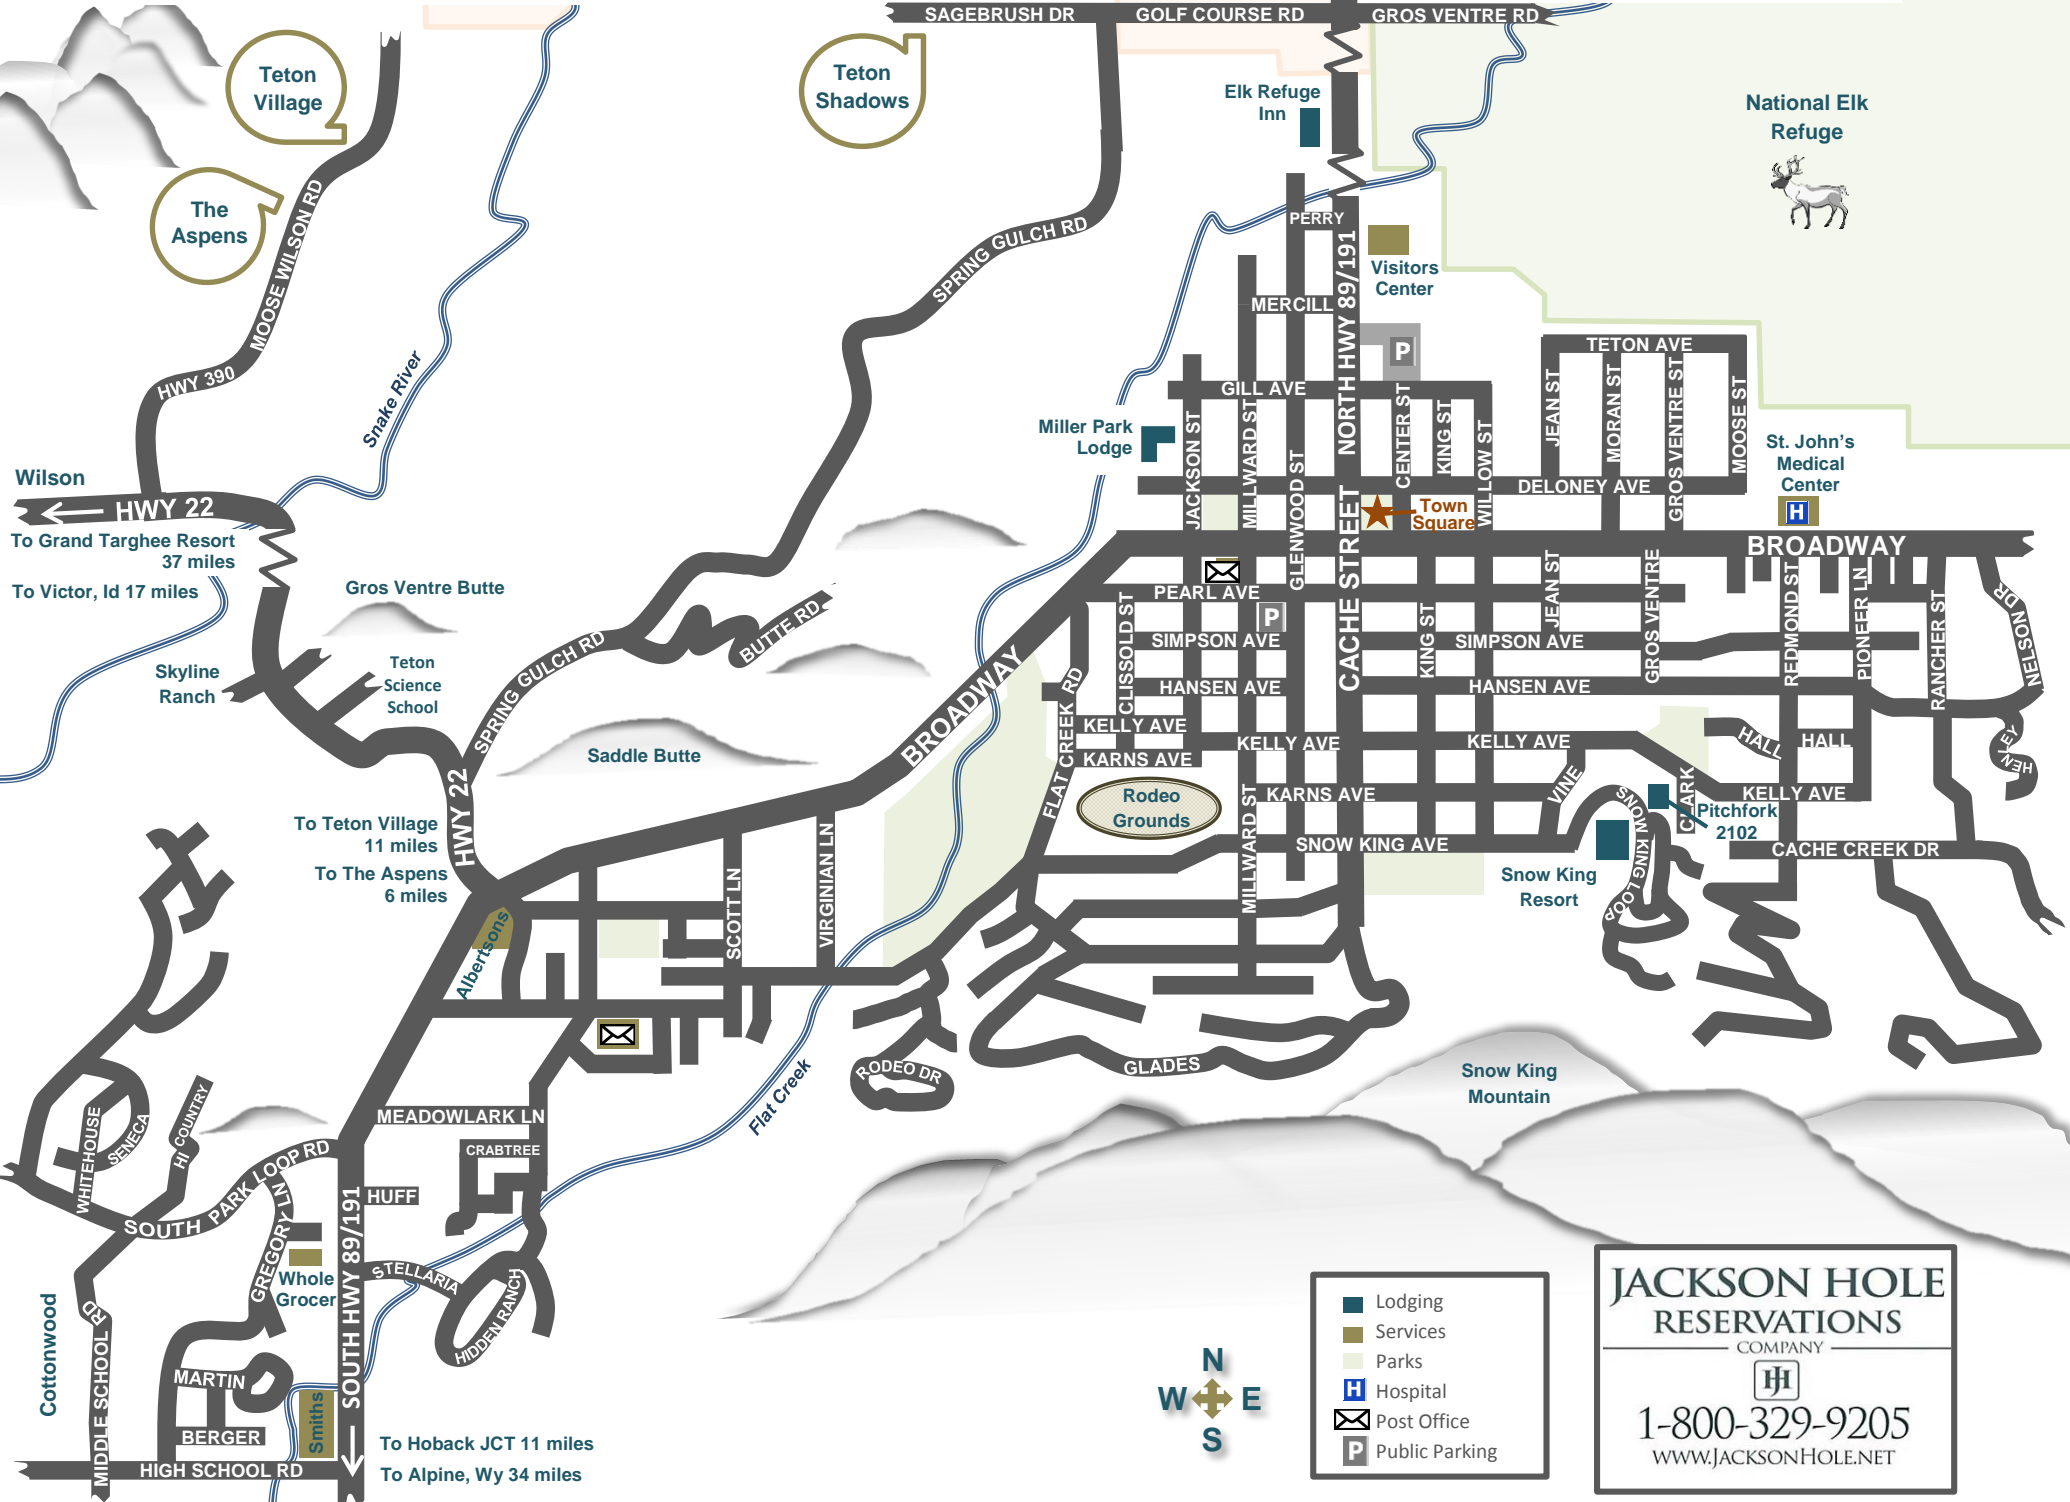

Town of Jackson

Grand Teton National Park

To Jackson Hole Airport 2 miles

To Yellowstone National Park (South Entrance) 51 miles
 To Moran JCT 24 miles
 To Moose JCT 5.5 miles

Teton Shadows

Teton Village

The Aspens

National Elk Refuge

Wilson
 To Grand Targhee Resort 37 miles
 To Victor, Id 17 miles

To Teton Village 11 miles
 To The Aspens 6 miles

Gros Ventre Butte

Saddle Butte

Snow King Mountain

Cottonwood
 MIDDLE SCHOOL
 WHITEHOUSE
 SENECA
 HI COUNTRY
 SOUTH PARK LOOP RD
 GREGORY LN
 MARTIN
 BERGER
 HIGH SCHOOL RD

To Hoback JCT 11 miles
 To Alpine, Wy 34 miles

- Lodging
- Services
- Parks
- Hospital
- Post Office
- Public Parking

JACKSON HOLE RESERVATIONS COMPANY

1-800-329-9205
 WWW.JACKSONHOLE.NET