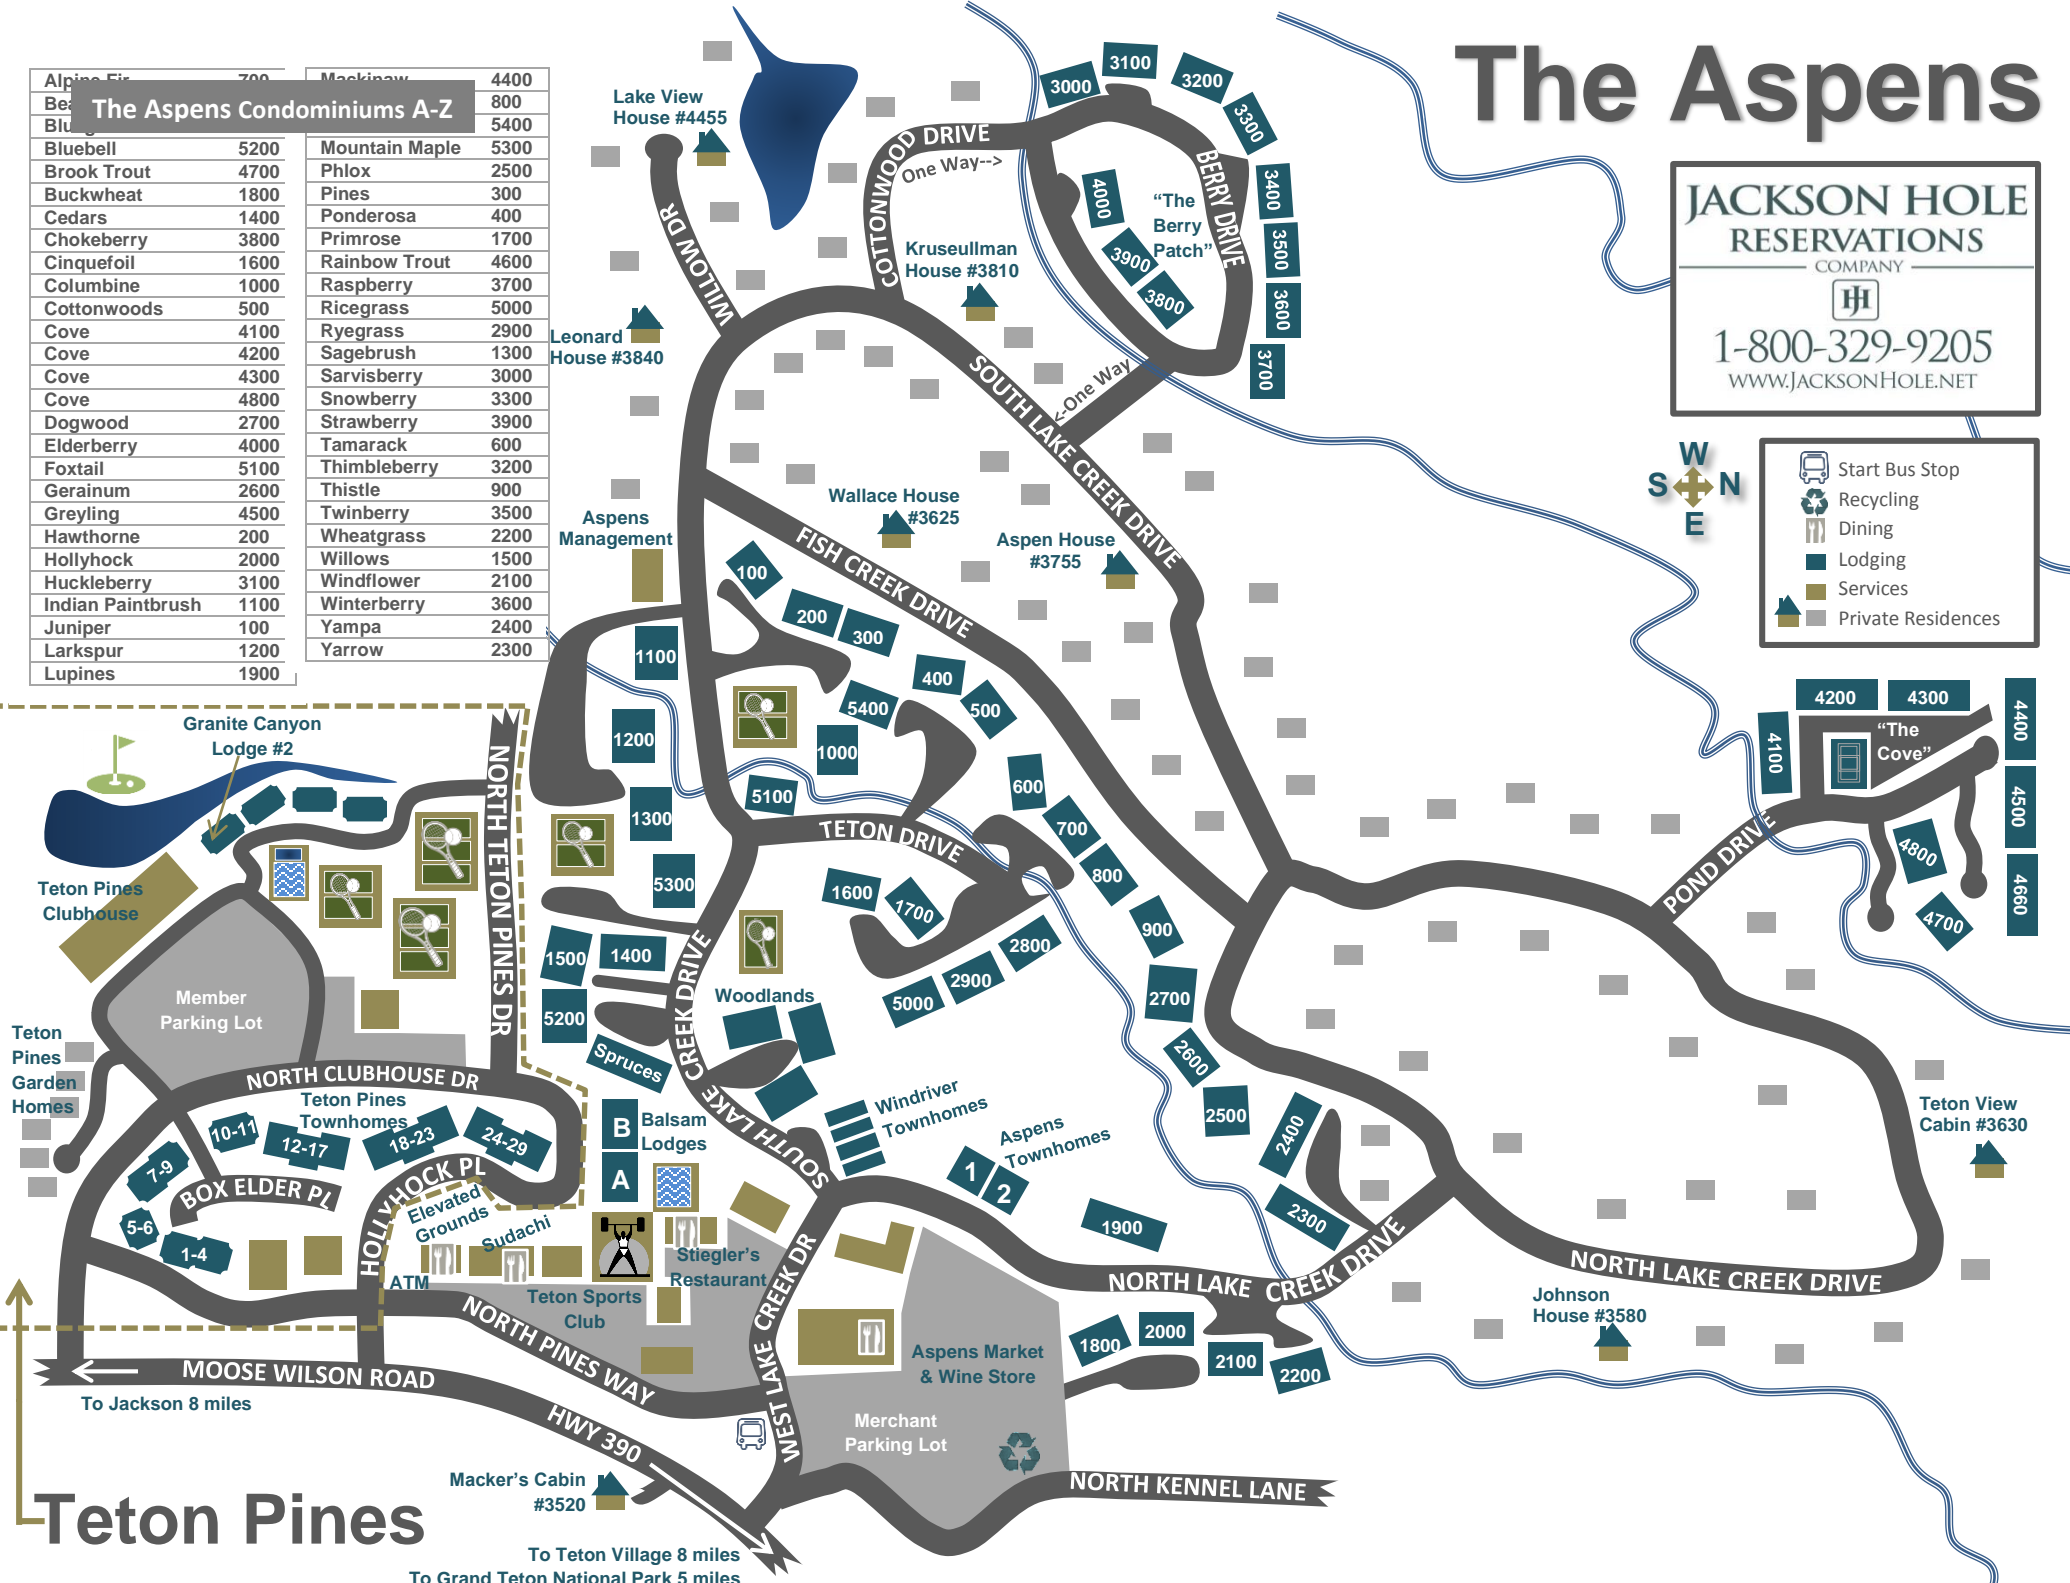

The Aspens

The Aspens Condominiums A-Z			
Alpine Fir	700	Mackinaw	4400
Be...		Mountain Maple	5300
Bluebell	5200	Phlox	800
Brook Trout	4700	Pines	5400
Buckwheat	1800	Ponderosa	300
Cedars	1400	Primrose	400
Chokeberry	3800	Rainbow Trout	1700
Cinquefoil	1600	Raspberry	4600
Columbine	1000	Ricegrass	3700
Cottonwoods	500	Ryegrass	5000
Cove	4100	Sagebrush	2900
Cove	4200	Sarvisberry	1300
Cove	4300	Snowberry	3000
Cove	4800	Strawberry	3300
Dogwood	2700	Tamarack	3900
Elderberry	4000	Thimbleberry	600
Foxtail	5100	Thistle	900
Geranium	2600	Twinberry	3200
Greyling	4500	Wheatgrass	3500
Hawthorne	200	Willows	2200
Hollyhock	2000	Windflower	1500
Huckleberry	3100	Winterberry	2100
Indian Paintbrush	1100	Yampa	3600
Juniper	100	Yarrow	2400
Larkspur	1200		2300
Lupines	1900		

Teton Pines

To Teton Village 8 miles
To Grand Teton National Park 5 miles