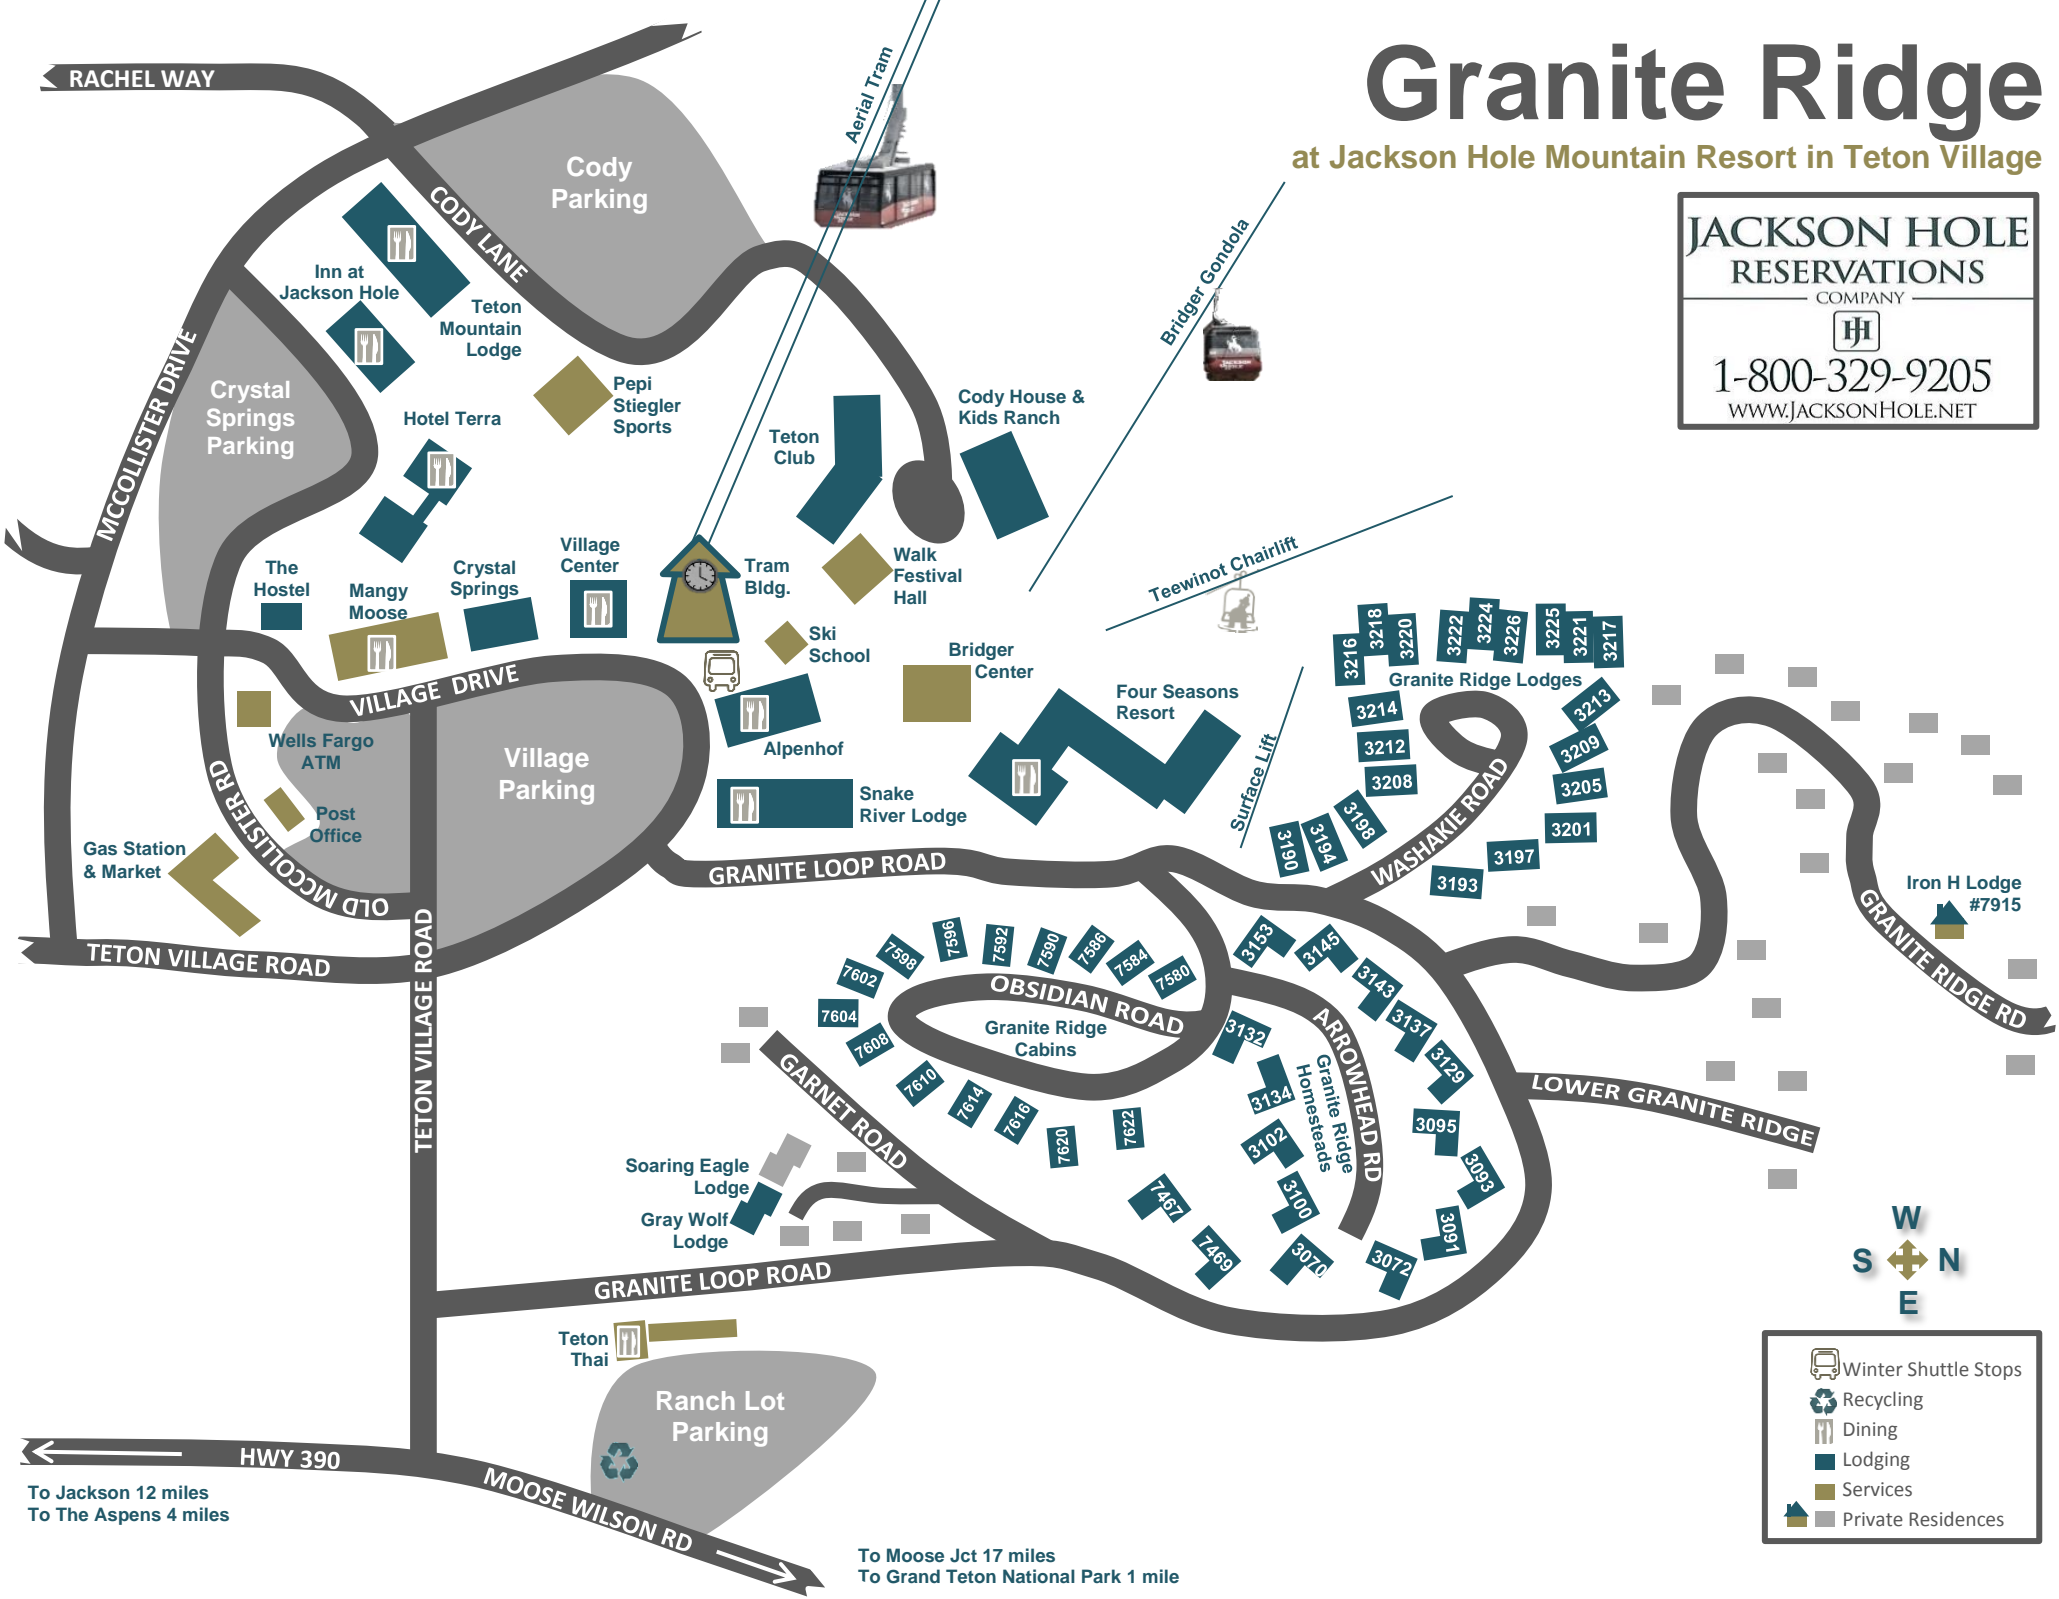

Granite Ridge

at Jackson Hole Mountain Resort in Teton Village

JACKSON HOLE RESERVATIONS COMPANY

1-800-329-9205
WWW.JACKSONHOLE.NET

-  Winter Shuttle Stops
-  Recycling
-  Dining
-  Lodging
-  Services
-  Private Residences

To Jackson 12 miles
To The Aspens 4 miles

To Moose Jct 17 miles
To Grand Teton National Park 1 mile