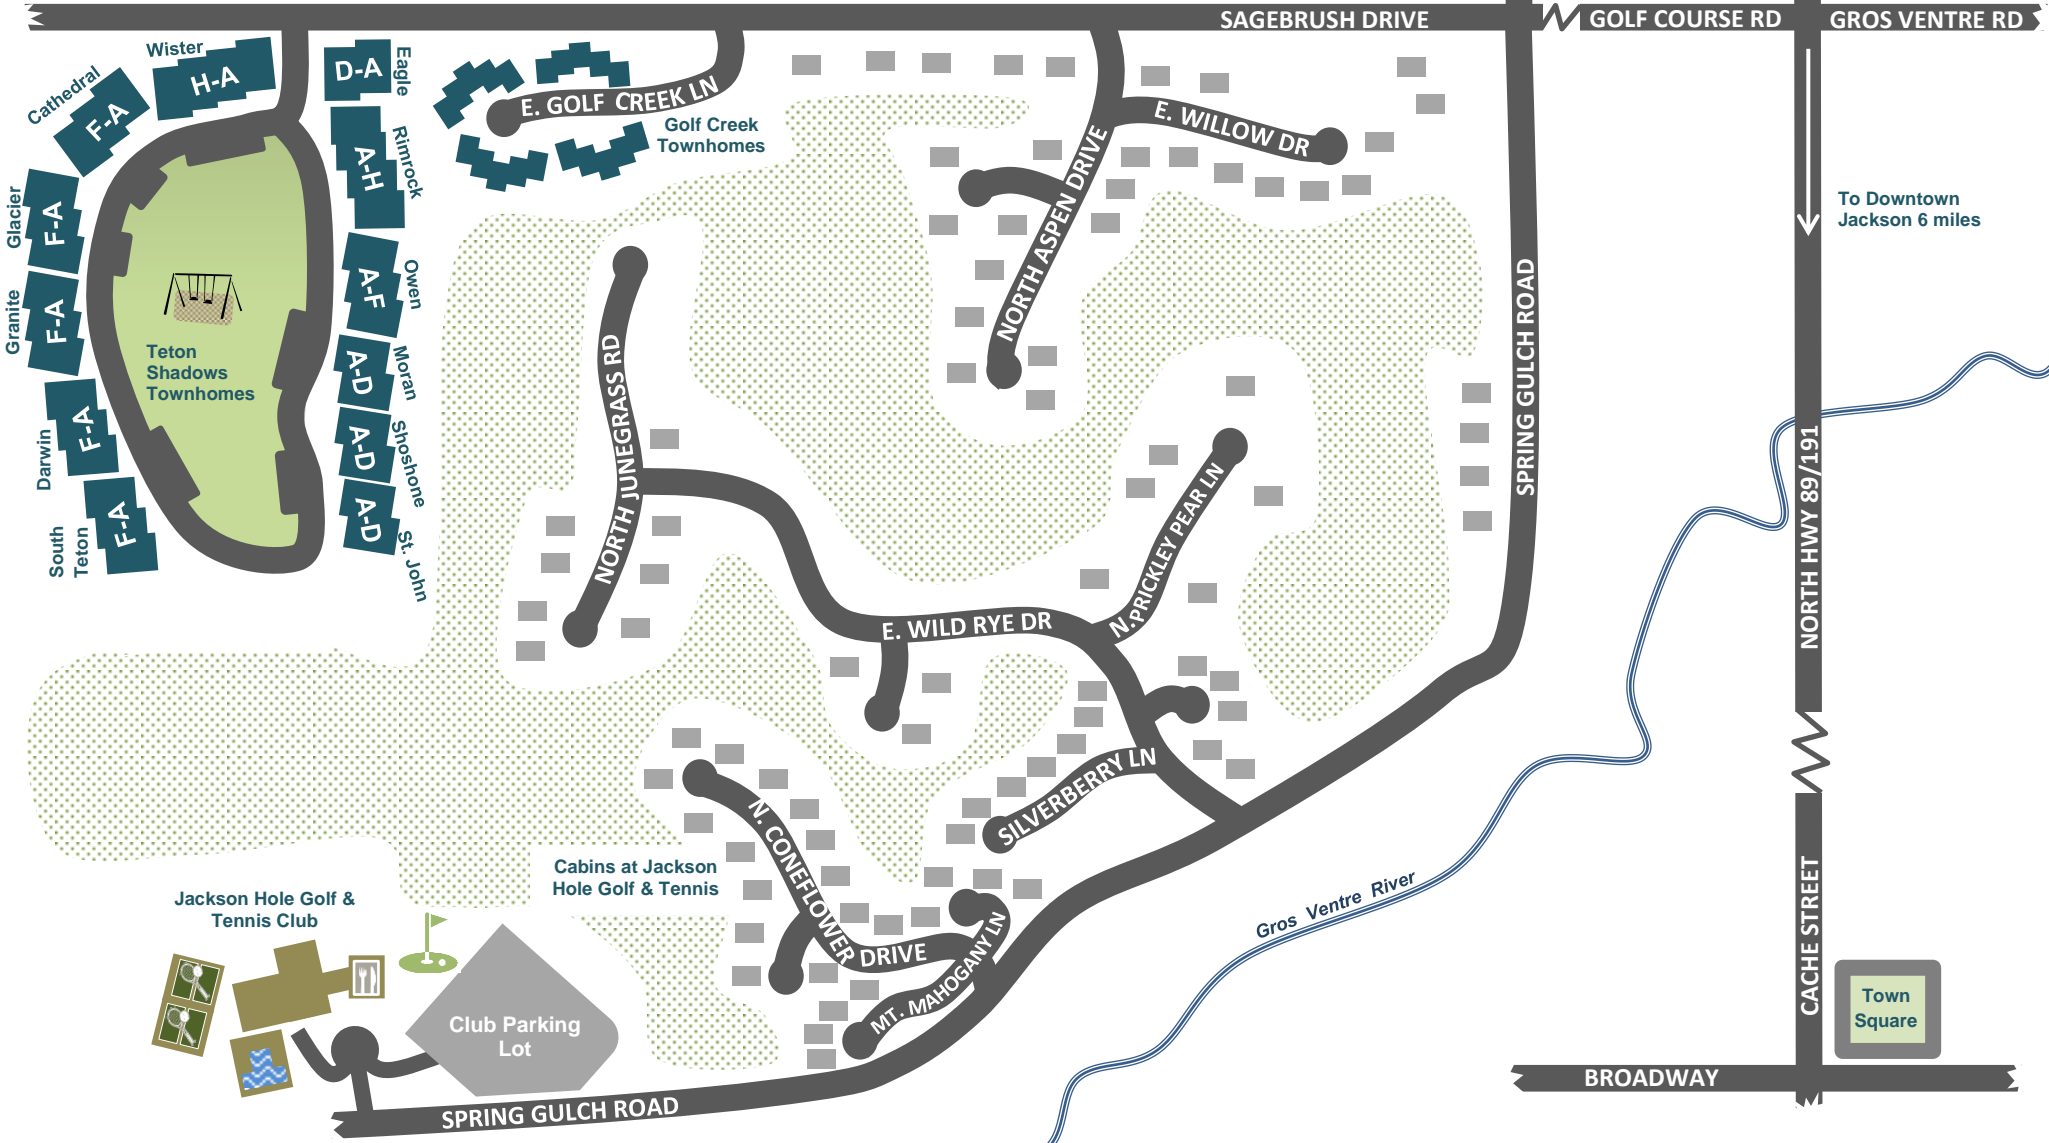

To Downtown Jackson 6 miles

Town Square

NORTH HWY 89/191

CACHE STREET

BROADWAY

Gros Ventre River

SPRING GULCH ROAD

Cabins at Jackson Hole Golf & Tennis

Jackson Hole Golf & Tennis Club

Club Parking Lot

Golf Creek Townhomes

Wister

H-A

D-A

A-H

A-F