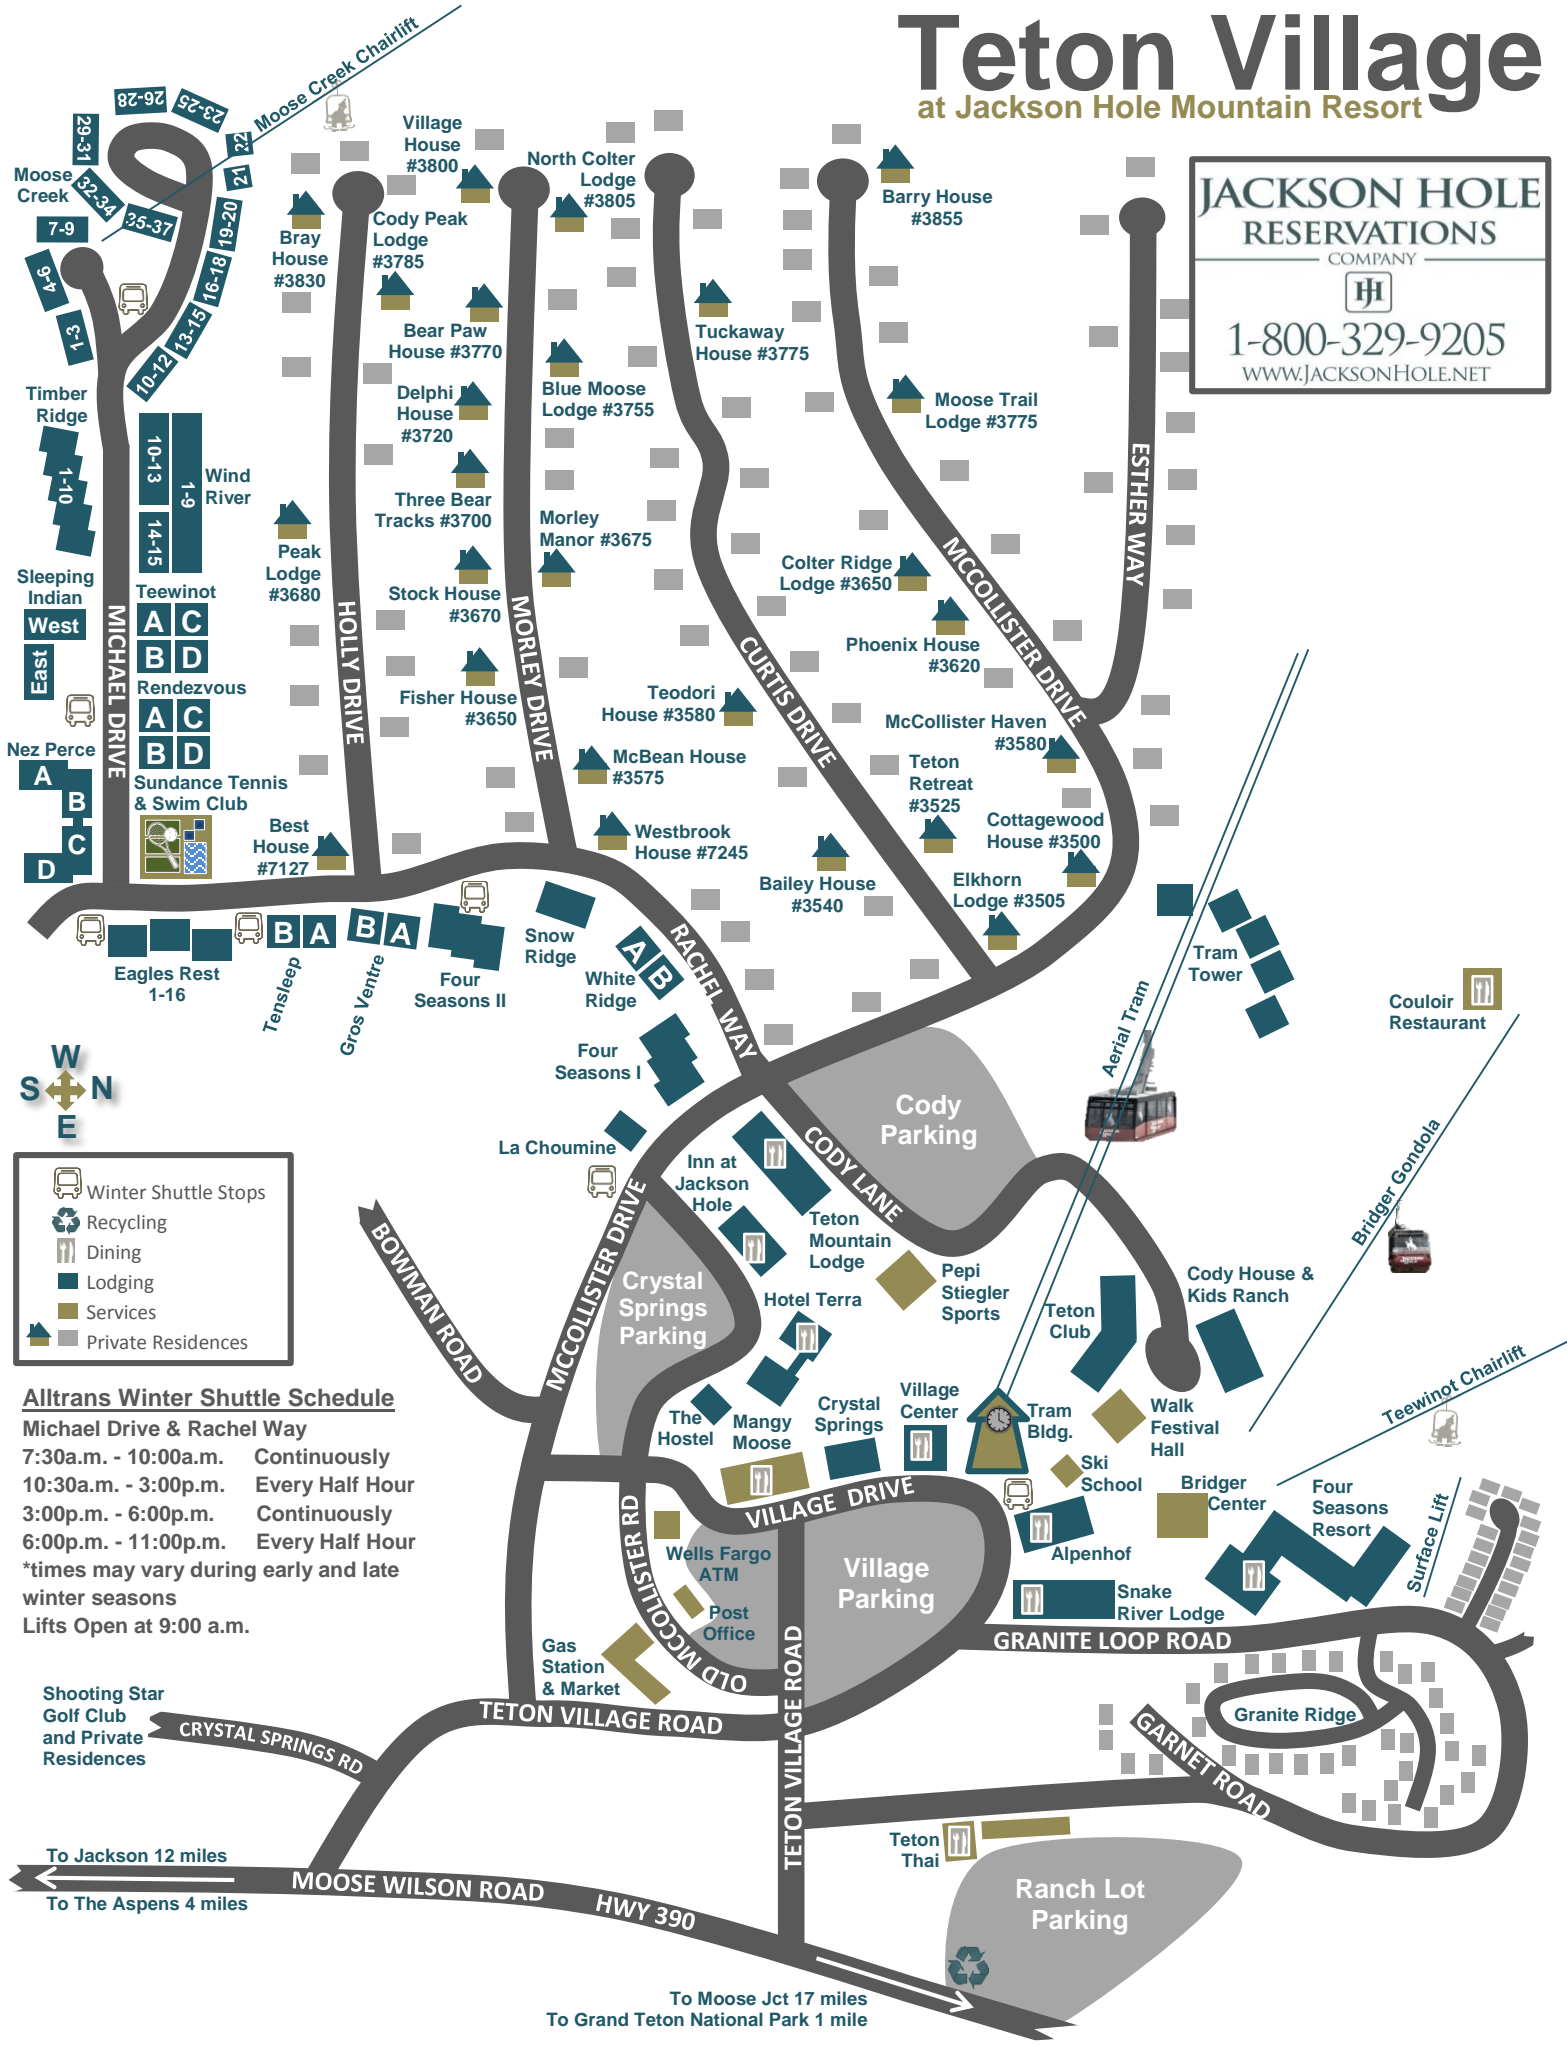

Teton Village

at Jackson Hole Mountain Resort

JACKSON HOLE RESERVATIONS COMPANY

1-800-329-9205

WWW.JACKSONHOLE.NET

- Winter Shuttle Stops
- Recycling
- Dining
- Lodging
- Services
- Private Residences

Alltrans Winter Shuttle Schedule
Michael Drive & Rachel Way
7:30a.m. - 10:00a.m. Continuously
10:30a.m. - 3:00p.m. Every Half Hour
3:00p.m. - 6:00p.m. Continuously
6:00p.m. - 11:00p.m. Every Half Hour
*times may vary during early and late winter seasons
Lifts Open at 9:00 a.m.

Shooting Star Golf Club and Private Residences

To Jackson 12 miles
To The Aspens 4 miles

To Moose Jct 17 miles
To Grand Teton National Park 1 mile